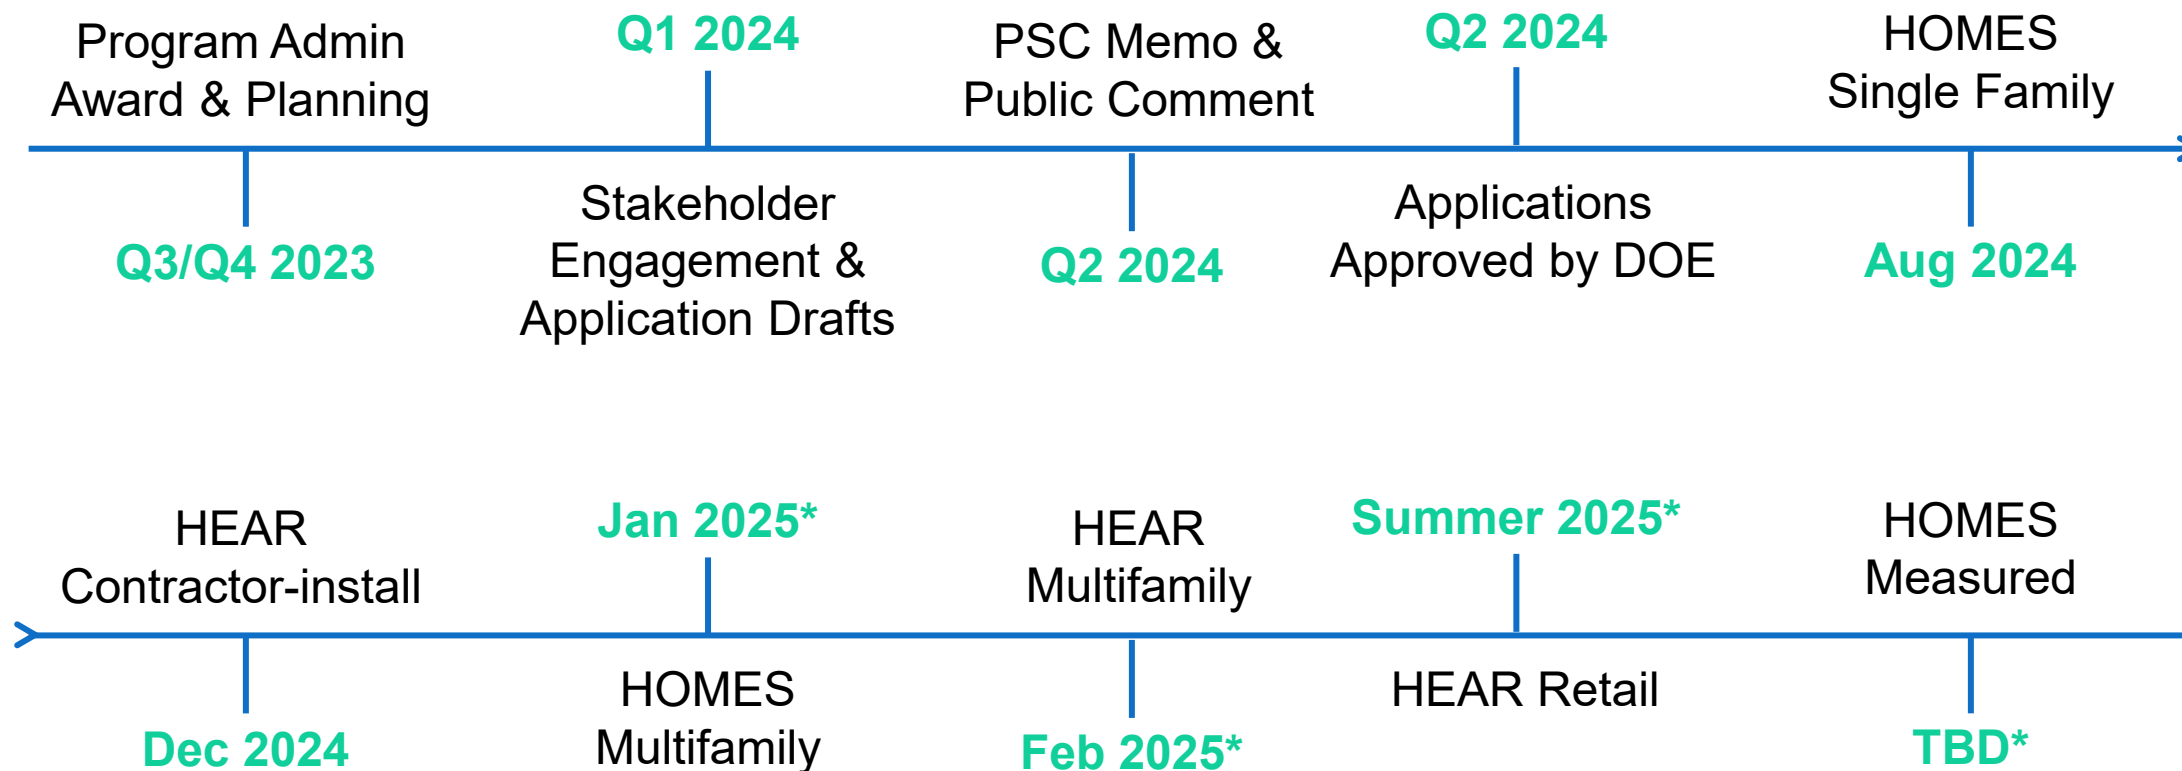

WISCONSIN IRA HOME ENERGY REBATE PROGRAMS TIMELINE

*tentative